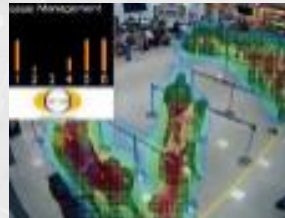

Abandoned Vehicle Detection

Tailgating Detection

Wrong Direction Detection

Abandoned Object Detection

Crowd Counting

Heatmapping

Journey Time Measurement

Smoke Detection

Face Recognition

Queue Measurement

Access Control Double Authentication

Traffic Monitoring

Tag and Track (Multi-Camera Tracking)

Baggage Line Intrusion

Forensic Search

**VISuite is our award winning Scenario-Based Intelligent Video Analytics (“IVA”) and Facial Recognition (“FR”) platform which incorporates behavioural analytics and A.I. to deliver powerful Operational, Safety, Security and Surveillance solutions for the Aviation sector.**